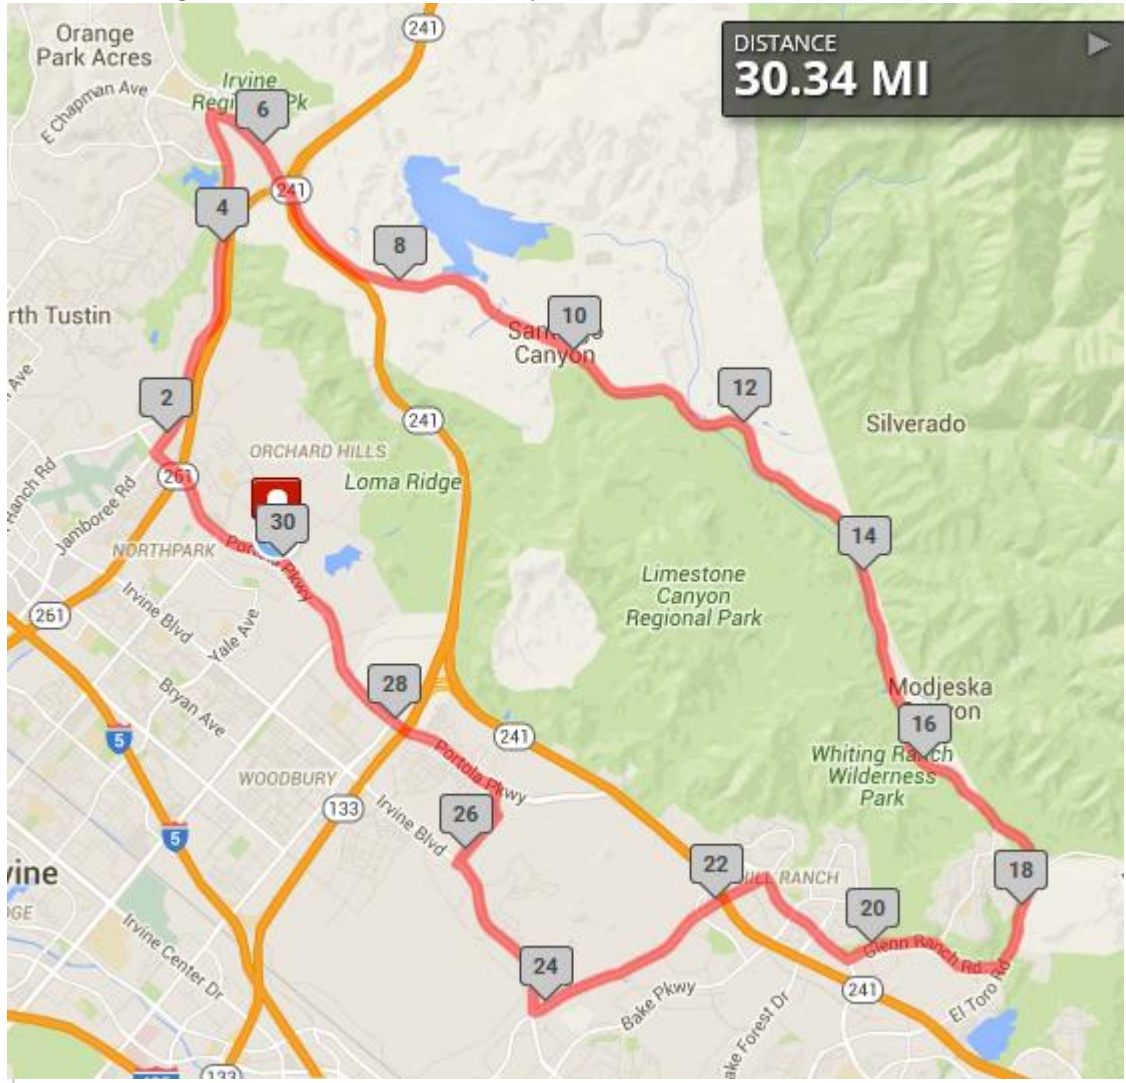

Northwood HS to Santiago Canyon Loop

Northwood High School – 4515 Portola Pkwy, Irvine, CA 92620 (at Yale)

ELEVATION (ft)

START ELEVATION 370 FT		MAX ELEVATION 1451 FT		GAIN 2014 FT		CLIMBS ON ROUTE 3 2	
Rating	Start/End Points	Length	Start/End Elevation	Avg Grade			
	1.12 mi/7.35 mi	6.23 mi	222 ft/941 ft	2.2%			
	8.66 mi/15.95 mi	7.29 mi	851 ft/1,423 ft	1.5%			