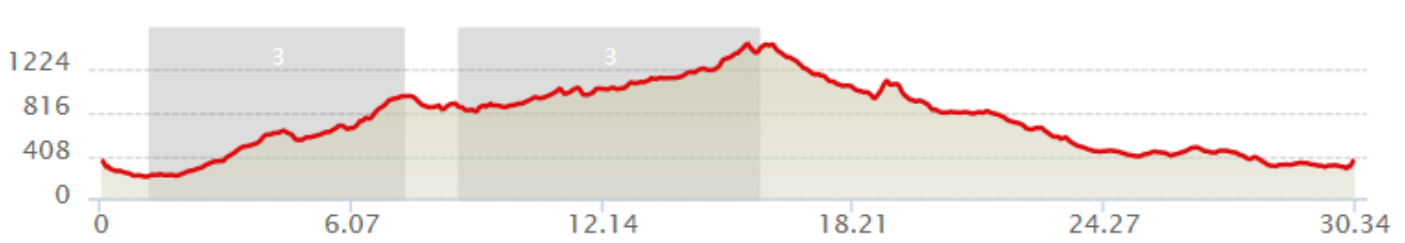

Northwood HS to Santiago Canyon Loop

Northwood High School – 4515 Portola Pkwy, Irvine, CA 92620 (at Yale)

ELEVATION (ft)

START ELEVATION 370 FT		MAX ELEVATION 1451 FT		GAIN 2014 FT		CLIMBS ON ROUTE 3 2	
Rating	Start/End Points	Length	Start/End Elevation	Avg Grade			
	1.12 mi/7.35 mi	6.23 mi	222 ft/941 ft	2.2%			
	8.66 mi/15.95 mi	7.29 mi	851 ft/1,423 ft	1.5%			